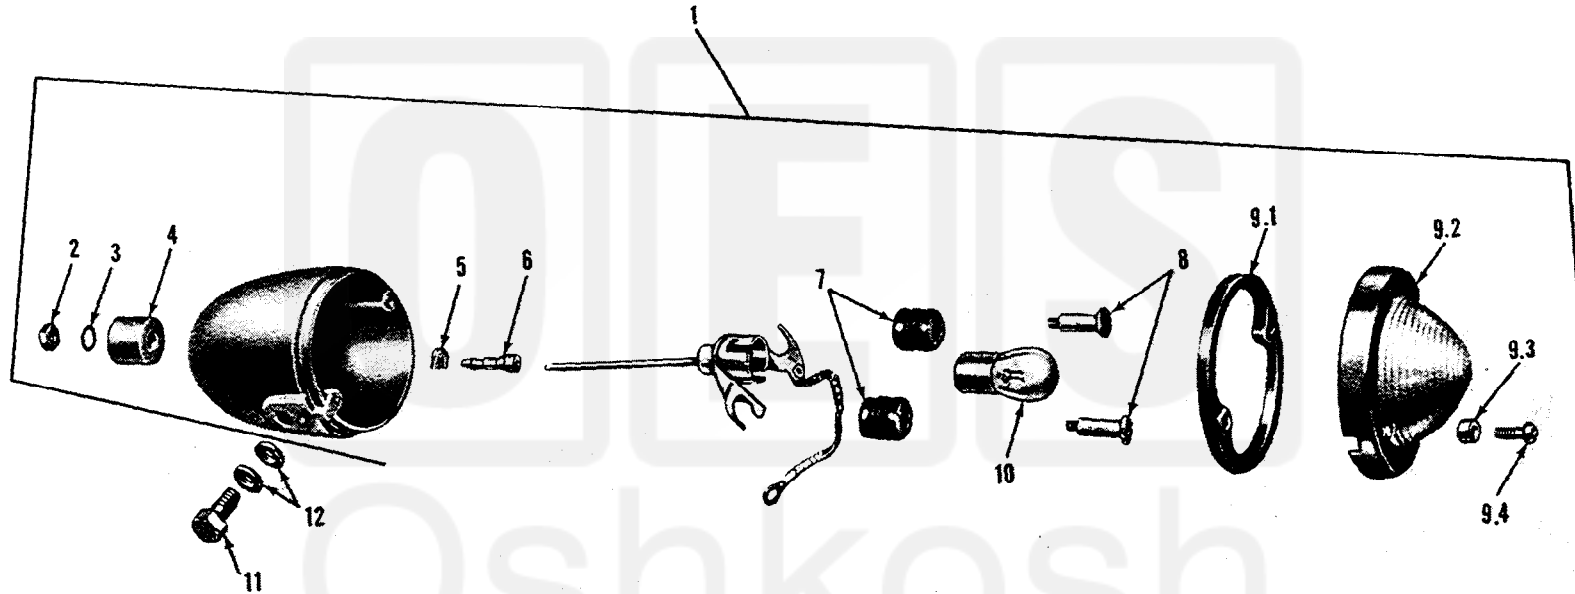

(1) SMR CODE	(2) FEDERAL STOCK NUMBER	(3) DESCRIPTION		(4) UNIT OF MEAS.	(5) QTY INC IN UNIT	(6) 15-DAY ORGANIZATIONAL MAINTENANCE ALW				(7) ILLUSTRATION	
						(a) 1-5	(b) 6-20	(c) 21-50	(d) 51-100	(a) FIGURE NO.	(b) ITEM NO.
GROUP 0609—LIGHTS—CONTINUED											
TURN SIGNAL LIGHT ASSEMBLY (M151, M151A1, M151A1C AND M718) Fig. 6-14											
PO	6220-788-5887	LIGHT ASSEMBLY: front turn signal, amber, 24 volt, 8712357 (19207).	A	EA	2	*	*	*	*	6-14	1
PO	5310-720-8208	NUT: 8687084 (19207).	A	EA	2	*	*	*	*	6-14	2
PO	5330-781-9861	WASHER: 8386475 (19207).	A	EA	2	*	*	*	*	6-14	3
PO	6220-906-0159	SHELL: 7982399 (19207).	A	EA	2	*	*	*	*	6-14	4
PO	5330-781-9862	WASHER: 8386476 (19207).	A	EA	2	*	*	*	*	6-14	5
PO	5940-867-5245	TERMINAL: 8386477 (19207).	A	EA	2	*	*	*	*	6-14	6
PO	5325-623-3928	INSULATOR: 7064900 (19207).	A	EA	4	*	*	*	*	6-14	7
PO	5305-633-0785	SCREW: 8335233 (19207).	A	EA	4	*	*	*	*	6-14	8
PO	2540-930-2044	PARTS KIT, TURN SIGNAL LENS: 5703310 (19207). Composed of:	A	EA	V	*	*	*	*		
PO	5330-179-0420	1—GASKET: 11598926 (19207).	A	EA	2	*	*	*	*	6-14	9.1
PO	6220-145-1342	1—LENS: 11598925 (19207).	A	EA	2	*	*	*	*	6-14	9.2
PO	5310-557-8706	2—WASHER: 11598927 (19207).	A	EA	4	*	*	*	*	6-14	9.3
PO	5305-457-9318	2—SCREW: 8712360 (19207).	A	EA	4	*	*	*	*	6-14	9.4
PO	6240-044-6914	LAMP, INCANDESCENT: 24-23 volt, turn signal light, MS35478-1683 (96906).	A	EA	1	*	*	*	*	6-14	10
PO	5306-225-9082	SCREW, CAP, HEXAGON HEAD: carb-s, cd-pltd, 5 / 16-24UNF-2A x 3/8 in. lg, turn signal light mounting, MS90726-27 (96906).	A	EA	2	*	*	*	*	6-14	11
PO	5310-514-6674	WASHER, LOCK: flat, external tooth, carb-s, cd-pltd, for 5 / 16 screw size, turn signal mounting, MS35335-34 (96906).	A	EA	4	*	*	*	*	6-14	12

Current part is item (92) on diagram. Available at [www.oshkoshequipment.com](http://www.oshkoshequipment.com)

Oshkosh  
Equipment Sales

AT 40043

Figure 6-14. Turn signal light assembly (M151, M151A1, M151A1C and M718).